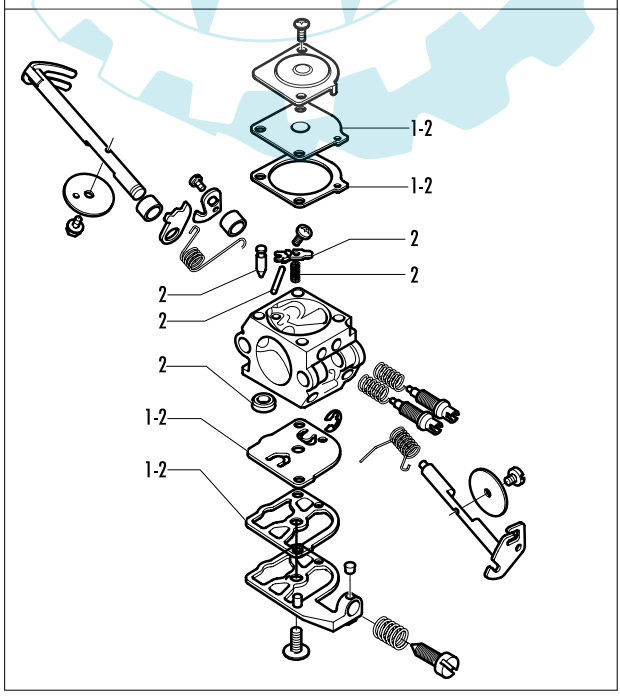

**FIGURE 4**

**FIGURE 3**

**FIGURE 2**

pos	P/N McC	P/N ELX	Qty	DESCRIPTION
1	503413203	503413203	1	air filter
2	503213216	503213216	2	screw
3	503213245	503213245	1	screw
4	503413101	503413101	1	filter holder
5	503105203	503105203	1	lever choke
6	501527801	501527801	1	bushing
7	501770002	501770002	1	gasket
8	503213216	503213216	3	screw
9	506013503	506013503	1	partition
10	505310751	505310751	1	rubber
11	506013202	506013202	1	bushing
12	240010	538240010	1	spark plug RCT7Y
13	503208006	503208006	1	screw
14	506010607	506010607	1	cylinder/piston ass'y
15	505310751	505310751	1	rubber
16	503289003	503289003	1	piston ring
17	249181	538249181	1	piston kit
18	501451601	501451601	1	needle bearing
19	737441000	737441000	2	ring
20	503222302	503222302	2	nut
22	506056502	506056502	2	crank shaft housing ass'y
23	505275719	505275719	2	seal ring
24	738220225	738220225	2	bearing
25	503573805	503573805	1	crank shaft assy
26	FIGURE 3		1	carb.
27	503853301	503853301	1	exh.outlet ass'y
29	506011703	506011703	1	muffler
30	503723701	503723701	1	muffler gasket
31	503218201	503218201	2	square head screw 5x57