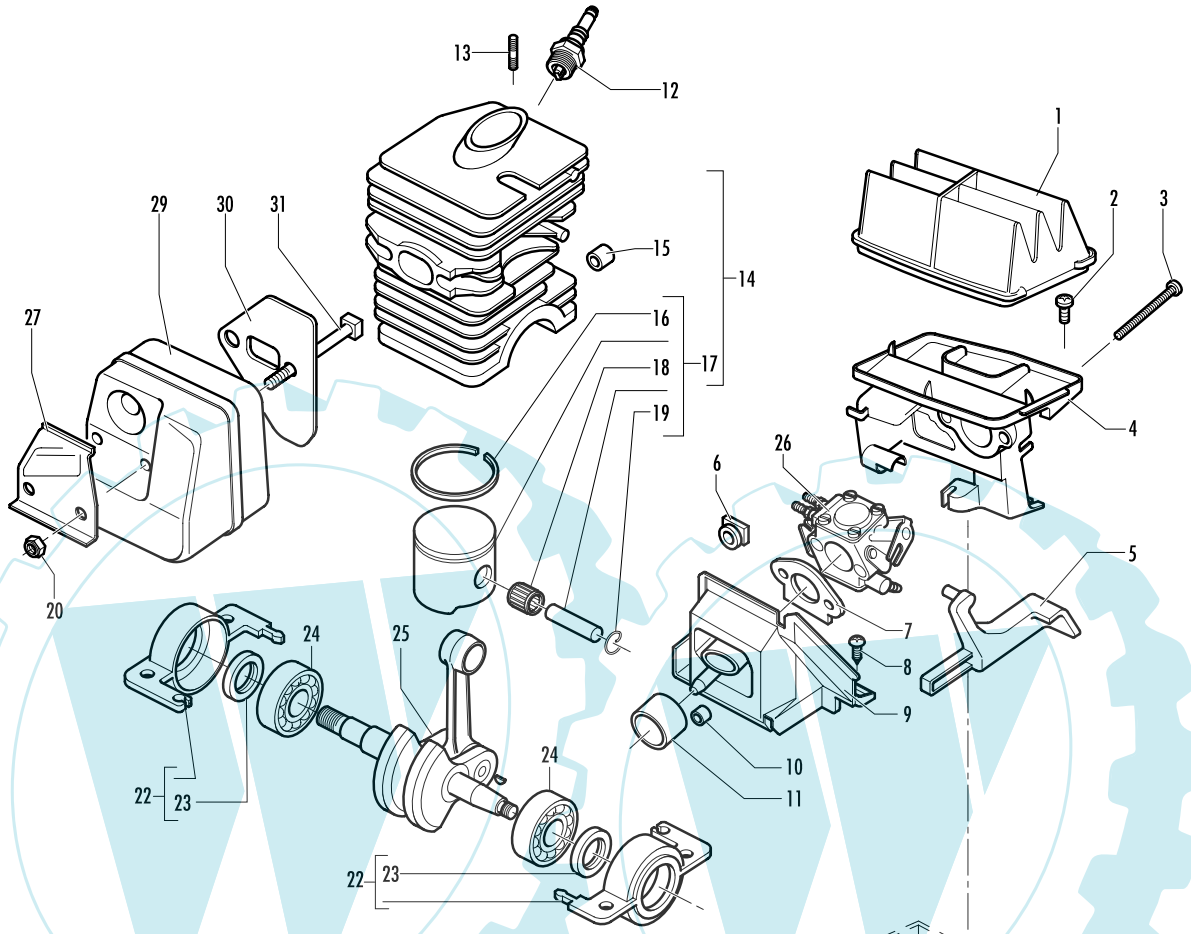

**FIGURE 4**

**FIGURE 3**

**FIGURE 2**

pos	P/N McC	P/N ELX	Qty	DESCRIPTION
1	503413203	503413203	1	air filter
2	503213216	503213216	2	screw
3	503213245	503213245	1	screw
4	503413101	503413101	1	filter holder
5	503105203	503105203	1	lever choke
6	501527801	501527801	1	bushing
7	501770002	501770002	1	gasket
8	503213216	503213216	3	screw
9	506013503	506013503	1	partition
10	505310751	505310751	1	rubber
11	506013202	506013202	1	bushing
12	240010	538240010	1	spark plug RCT7Y
13	503208006	503208006	1	screw
14	506010607	506010607	1	cylinder/piston ass'y
15	505310751	505310751	1	rubber
16	503289003	503289003	1	piston ring
17	249181	538249181	1	piston kit
18	501451601	501451601	1	needle bearing
19	737441000	737441000	2	ring
20	503222302	503222302	2	nut
22	506056502	506056502	2	crank shaft housing ass'y
23	505275719	505275719	2	seal ring
24	738220225	738220225	2	bearing
25	503573805	503573805	1	crank shaft assy
26	FIGURE 3		1	carb.
27	503853301	503853301	1	exh.outlet ass'y
29	506011703	506011703	1	muffler
30	503723701	503723701	1	muffler gasket
31	503218201	503218201	2	square head screw 5x57